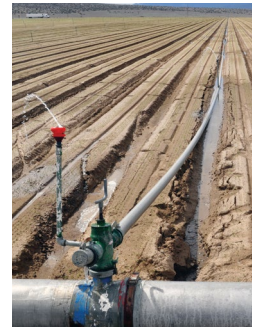

- Easy in: Install pipe into the field without entering the field

- Easy out: One continuous pull from the edge of the field removes all pipe from each row

- Plant and cultivate under the pipe: No need to move pipe while working in the field

# The Certi-Set® System supports increased crop uniformity

Making your work easier

Uneven water disbursement causes uneven crop growth

Constantly pressurized, non-leaking Certi-Set and its patented sled design means no water loss or bed erosion during startup & shutdown

– Minimizes crop damaging standing water

– Instant-on sprinkling means no bed erosion, even during germination  
 – Minimal tail water runoff

### Certi-Set Gets Water to the Entire Field Instantaneously – With No Bed Erosion

- Nelson Irrigation’s TWIG valve allows one person to irrigate hundreds of acres from a mobile device
- Gives you control over application uniformity
- All acreage receives same water amount
- Now you can pulse-irrigate in shorter sets